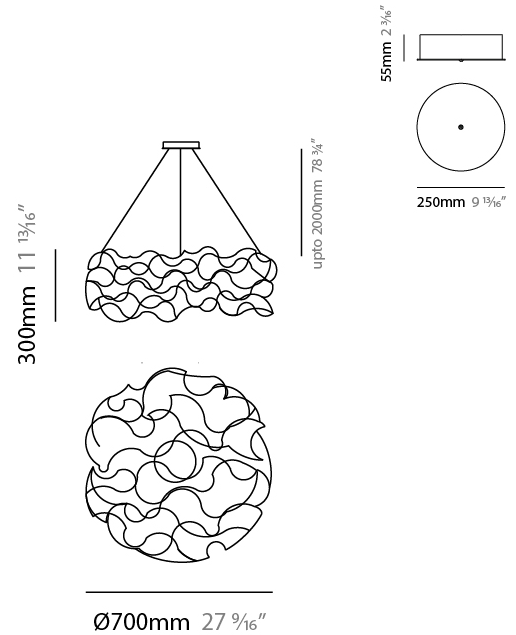

PROJECT _____
TYPE _____
SPECIFIER _____
QUANTITY _____
DATE _____

1. To build a product code in our configurator select the specify button on the base model # product page
2. To build a manual product code on this datasheet choose from the options listed below in blue font and add the suffix to the base model #

GENERAL

Series: Sirio
Subseries: Sirio Disc
Brand: Quasar
Division: Design
Mounting Type: Suspension
Mounting Location: Ceiling
Subcategory: Ambient

PHYSICAL

Shape: Abstract
Diameter (mm): 700
Diameter (in): 27 9/16
Height (mm): 300
Height (in): 11 13/16
Max. Overall Height (mm): 2300
Max. Overall Height (in): 90 9/16
Light Distribution: Omnidirectional
Weight (kg): 3.5
Weight (lbs): 7.7
[Fixture Finish: NIC / BRA / BBR](#)
Fixture Material: Metal
Cable Details: 2000mm Cable
Upon Request: Custom Sizes

ELECTRICAL

Lamp Type: LED
Input Wattage (W): 33
Max. Wattage Per Lamp (W): 3
[Dimming: 0-10V Dimming / Phase Dimming (120Vac Only)](#)
Driver Included: Yes
Driver Location: Integrated
Driver Type: Constant Voltage - 120/277Vac
Driver Class: Class 2
Input Voltage (V): 120 - 277
Output Voltage (V): 12
Upon Request: (Not included - see components) Integral: 0-10Vdc dimming

LED

Number of LEDs: 50 + 1
[Color Temperature (°K): 2400 / 2800](#)
Max. Delivered Lumen (lm): 2100 (2800K)
CRI: >90 CRI
Lamp Life (hrs): 50000

OPTICAL

RATINGS AND CERTIFICATIONS

Certified By: Certified for North American Standards
IP rating: IP20