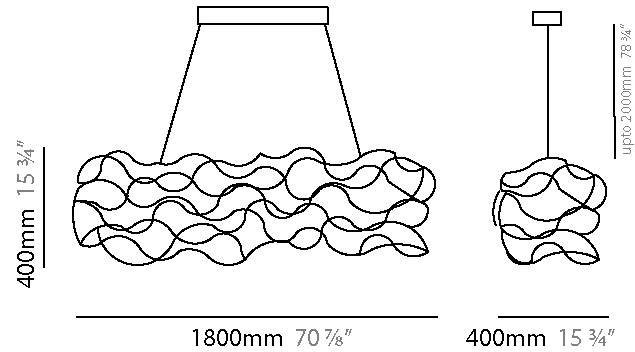

1. To build a product code in our configurator select the specify button on the base model # product page
2. To build a manual product code on this datasheet choose from the options listed below in blue font and add the suffix to the base model #

GENERAL

Series: Sirio
Subseries: Sirio Abstract
Brand: Quasar
Division: Design
Mounting Type: Suspension
Mounting Location: Ceiling
Subcategory: Ambient

PHYSICAL

Shape: Abstract
Length (mm): 1800
Length (in): 70 ⁷/₈
Width (mm): 400
Width (in): 15 ³/₄
Height (mm): 400
Height (in): 15 ³/₄
Max. Overall Height (mm): 2400
Max. Overall Height (in): 94 ¹/₂
Light Distribution: Omnidirectional
Weight (kg): 4.5
Weight (lbs): 9.9
Fixture Finish: [NIC / BRA / BBR](#)
Fixture Material: Metal
Cable Details: 2000mm Cable
Upon Request: Custom Sizes

ELECTRICAL

Lamp Type: LED
Input Wattage (W): 45
Max. Wattage Per Lamp (W): 3
Dimming: [Non-Dimming / Phase Dimming (120vac Only)](#)
Driver Included: Yes
Driver Location: Integrated
Driver Type: Constant Voltage - 120/277Vac
Driver Class: Class 2
Input Voltage (V): 120 - 277
Output Voltage (V): 12
Upon Request: (Not included - see components) Integral: 0-10Vdc dimming

LED

Number of LEDs: 70 + 1
Color Temperature (°K): [2400 / 2800](#)
Max. Delivered Lumen (lm): 2100 (2800K)
CRI: >90 CRI
Lamp Life (hrs): 50000

OPTICAL

RATINGS AND CERTIFICATIONS

Certified By: Certified for North American Standards
IP rating: IP20